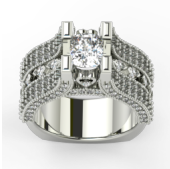

Royale Emerald Cut Diamond Engagement Ring For Women

Rating: Not Rated Yet

Price:

Variant price modifier:

Base price with tax:

Price with discount:

Salesprice with discount:

Sales price: \$4,459.00